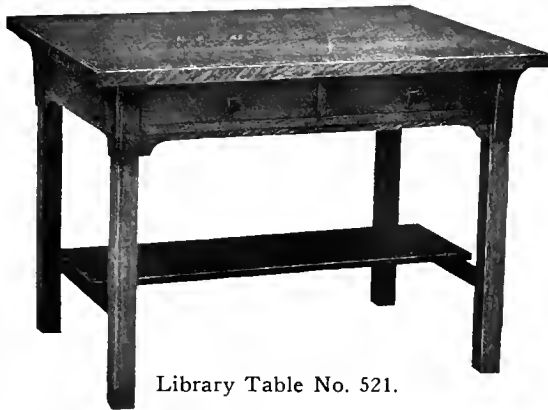

Library Table No. 521.

Quartered Oak, Weathered and Early English.
30x42 in. Top. Wood Knobs.
Weight 115 lbs. Price $22.00.